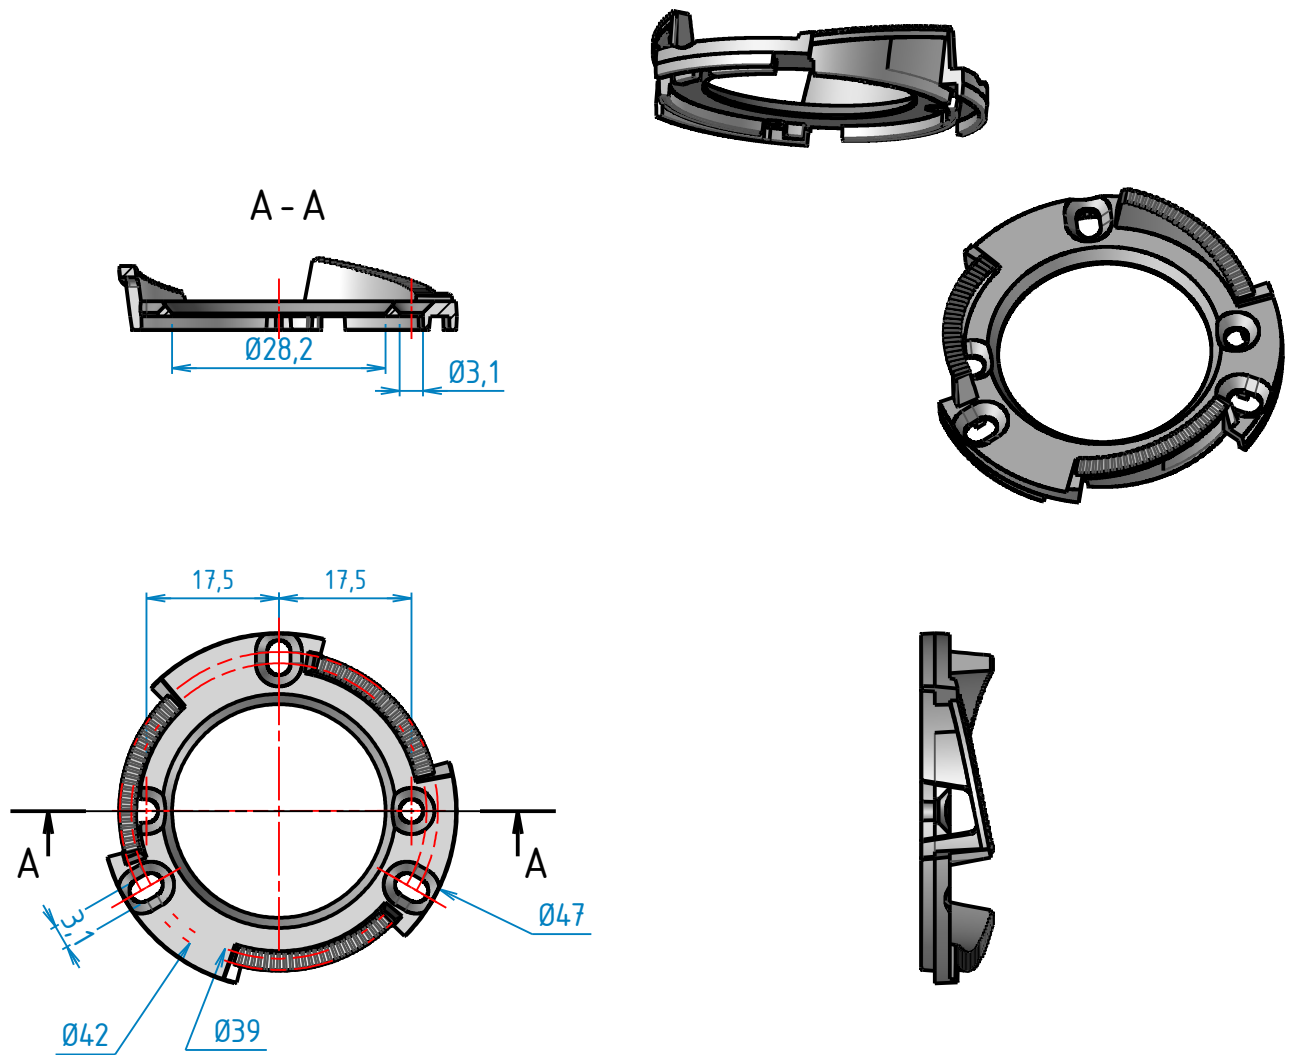

Scale : 1

All Dimensions in mm  
 For missing dimensions, see 3D file  
 General tolerance according to ISO 2768 - mK  
 This information is solely for integration purposes only, they are not meant to depict optical properties

ARTICLE CODE	DESIGNATION	MATERIAL	COLOR
LLH79BZ202	BASE ZOOM 79 V2 BLACK BRIDGELUX	PC	BLACK
LLH79BZ200	BASE ZOOM 79 V2 TR. BRIDGELUX	PC	TRANSPARENT

This drawing is our property and can not be communicated without our written agreement

Drawing

01460 Montreal La Cluse  
 Tel : +33 (0)4 74 76 12 66

DAQ 331002

LLH79BZ2

BASE HOLDER ZOOM 79 SERIES

SIZE A4	
SCALE 3:1	SHEET 1/1

X73624